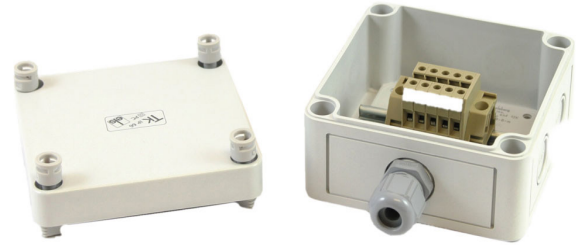

# Analogue EN LHD Junction Box

### Overview

The AAECU-JUN is a junction box which must be used when joining two pieces of AlarmLine II Analogue EN LHD Cable. This is key to ensure that the junction does not influence the performance of the cable and integrity of the whole detection system.